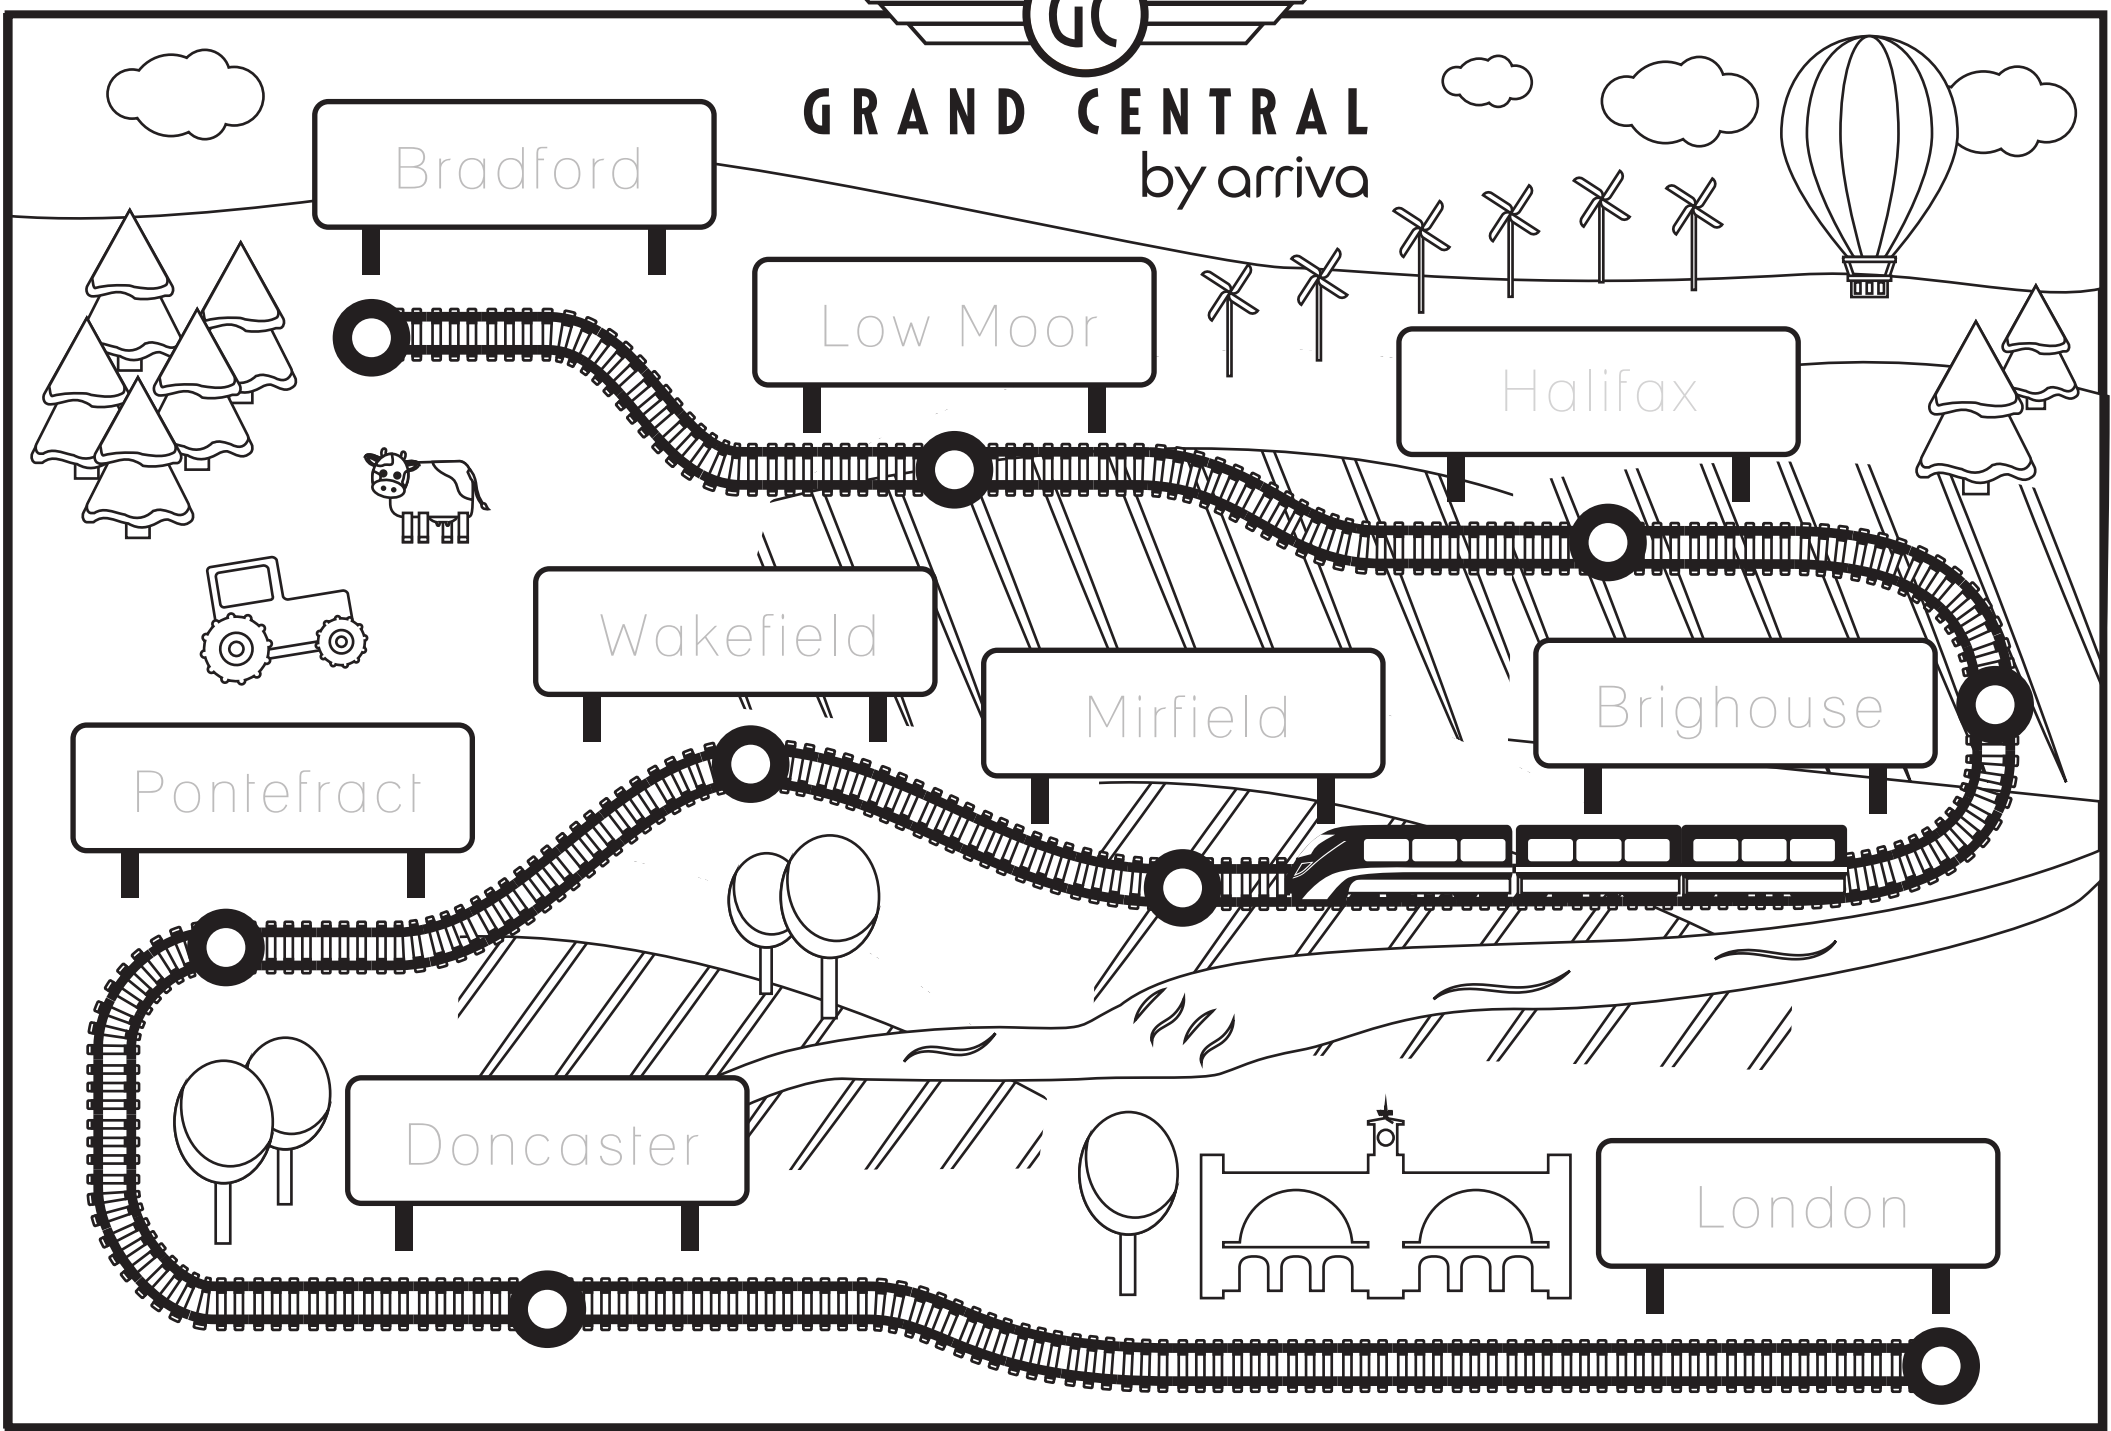

GRAND CENTRAL by arriva

Bradford

Low Moor

Halifax

Wakefield

Mirfield

Brighouse

Pontefract

Doncaster

London

Colour in and practice writing the station names on our route from Bradford to London Kings Cross

Tweet us at @GC_rail