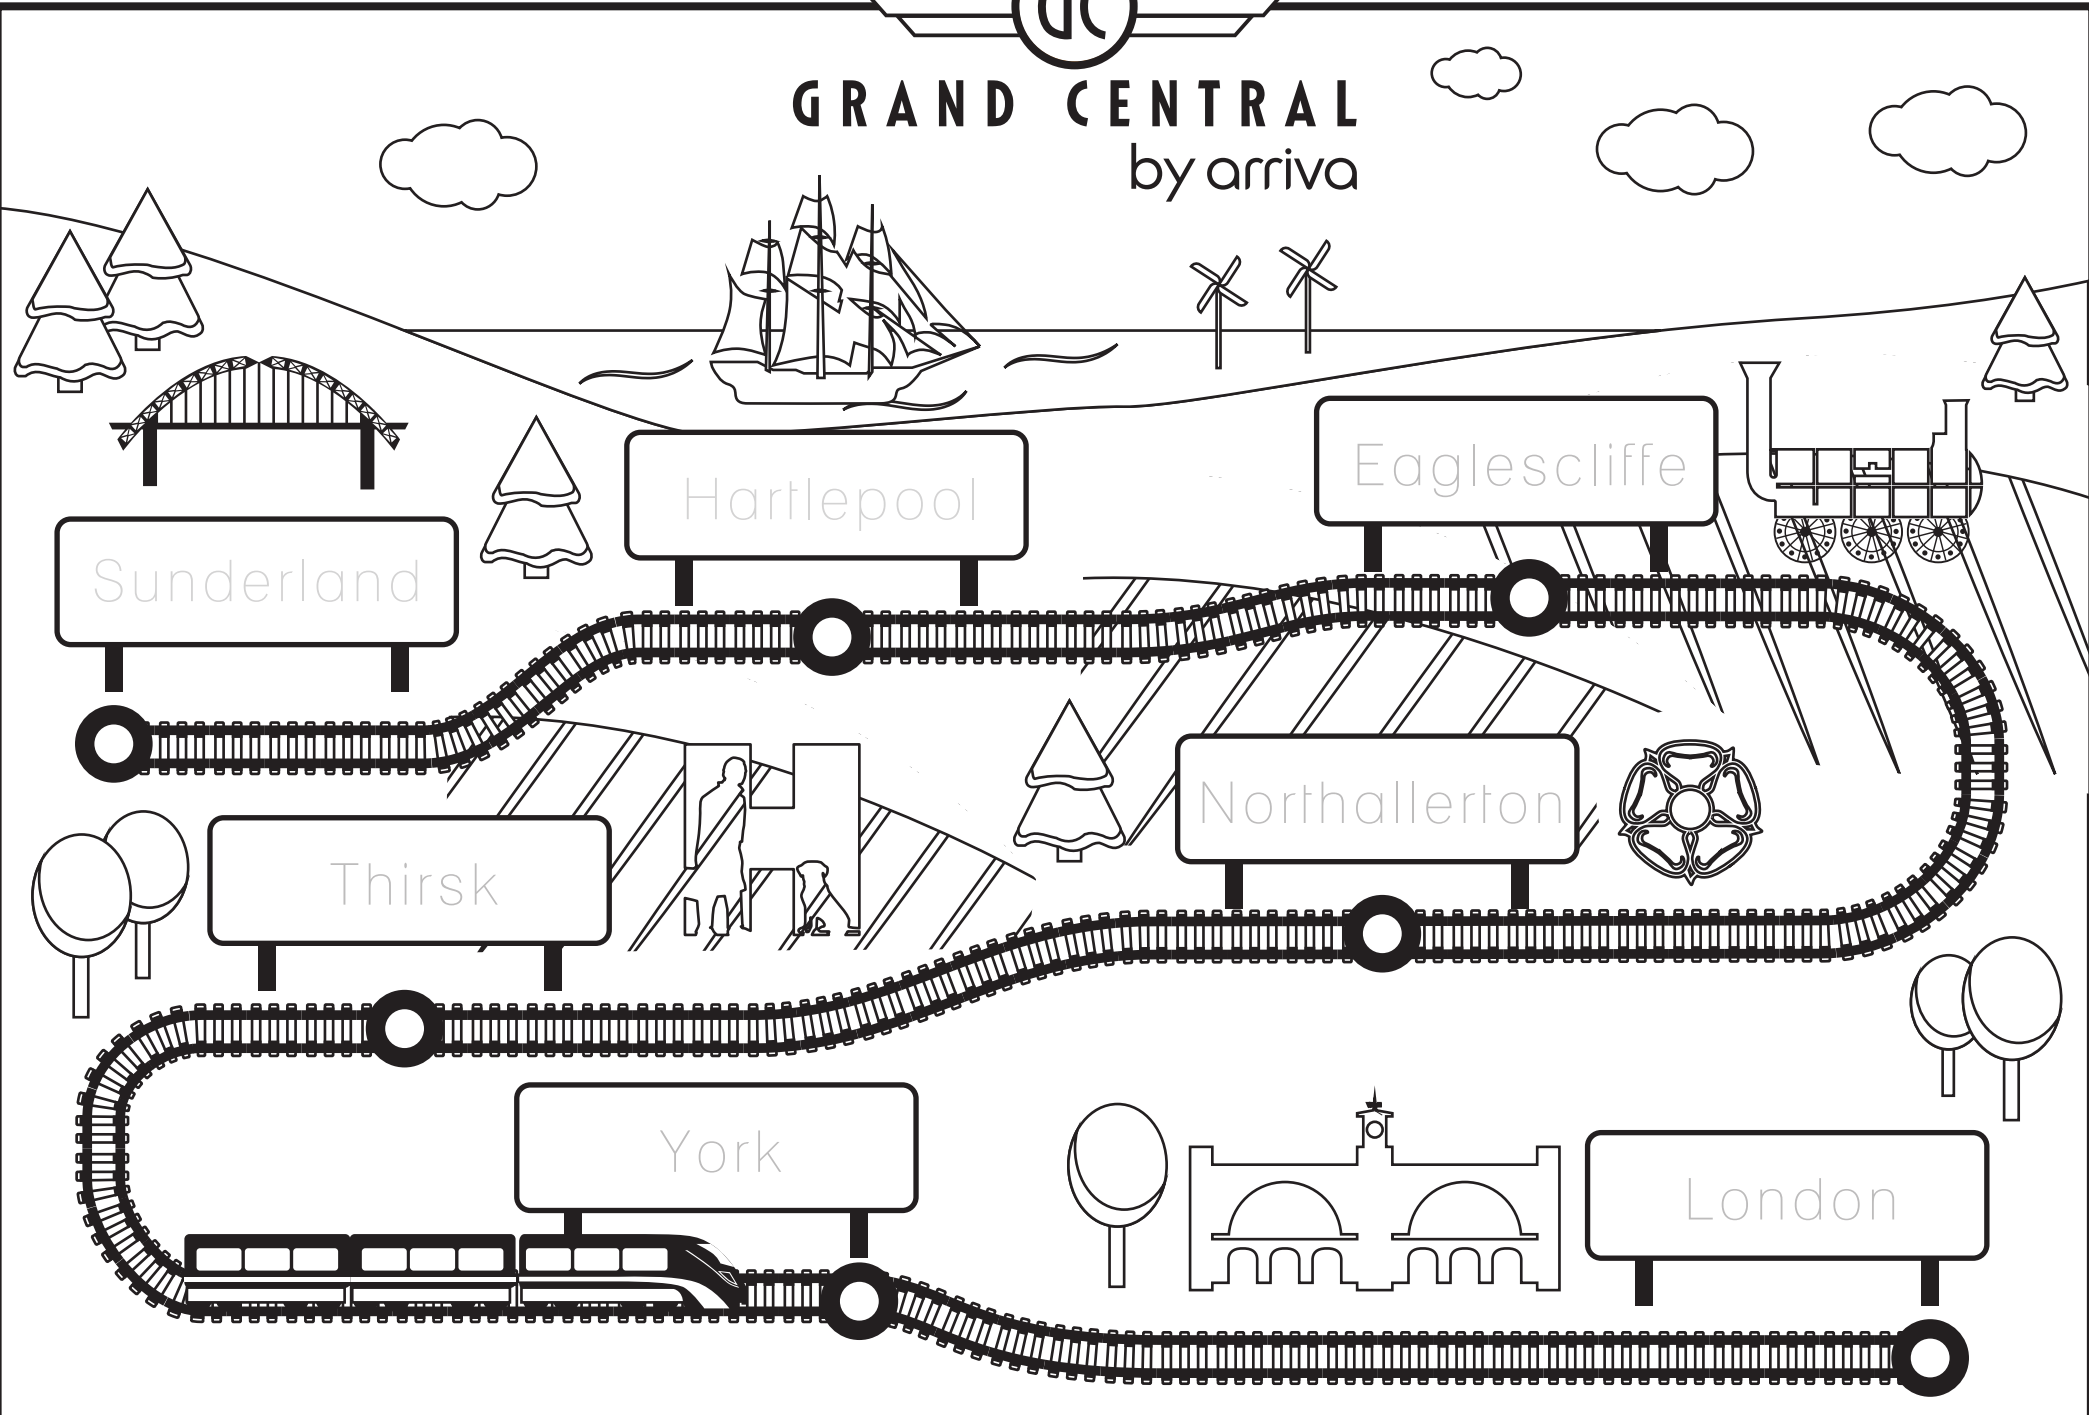

GRAND CENTRAL by arriva

Colour in and practice writing the station names on our route from Sunderland to London Kings Cross

Tweet us at @GC_rail